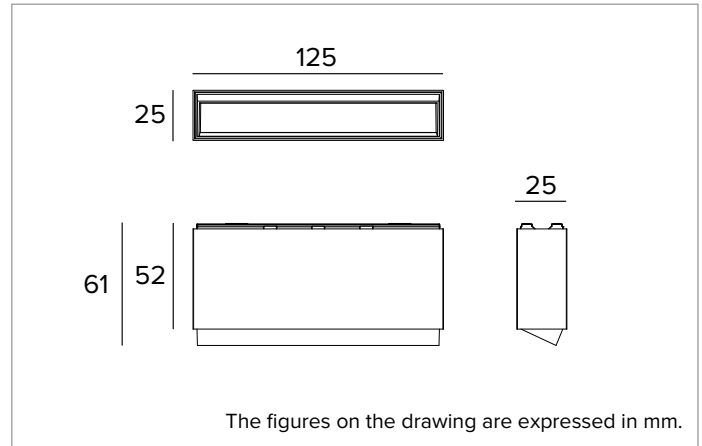

SOURCE

Hugh efficiency Ra90 LED Emitter.

Energy efficiency class: F

Nominal power: 7,3W

Nominal flux: 704lm

Colour rendering index: 90

Rf: 90.9

Rg: 101.1

CCT nominal: 4000K

Lifetime (L80/B10): >50000h tq +25°C

ILLUMINOTECHNICAL CHARACTERISTICS

Wall Washer optical system: a high reflectance anodised aluminium reflector, holographic diffuser filter, frame in black polycarbonate.

Optic: WALL WASHER

Optical efficiency: 64%

Fixture flux: 453lm

Luminous efficacy: 55lm/W

Photobiological safety: Compliant with RG1 low risk group

MECHANICAL CHARACTERISTICS

White painted die-cast aluminium body. Sizes 125x25mm.

Colour and finish: Plaster white

Dimensions: 25x125mm

Weight: 0.24Kg

Version: STANDARD

Degree of protection: IP20

ELECTRICAL CHARACTERISTICS

Fixture Power: 8W

Power supply: 48Vdc

Insulation Class: CLASS 3

Class F: YES

Ambient temperature: 0°C / +25°C

INSTALLATION

Extremely rapid, versatile and simple mechanical and electrical coupling system using magnets which support the fixture on the Power Track and feed power inside the fixture on all versions.

NOTES

110-277Vac version available on request.

WARRANTY

5 years.

Due to the technological evolution of the electronic components, the data provided may be updated, and as such, confirmation must be requested during the order process.

Luminous flux and power supply have +/-10% tolerances with respect to the indicated value. tq +25°C (CIE 121).

We reserve the right to make technical changes.

Targetti Sankey S.r.l.
Via Pratese, 164
50145 Firenze - Italy
Tel: +39 055 37911
targetti.com
targetti@targetti.com

CCIAA Firenze
Share Capital:
€ 500.000,00
VAT N. (IT):
01537660480
R.E.A: FI-275656

TARGETTI